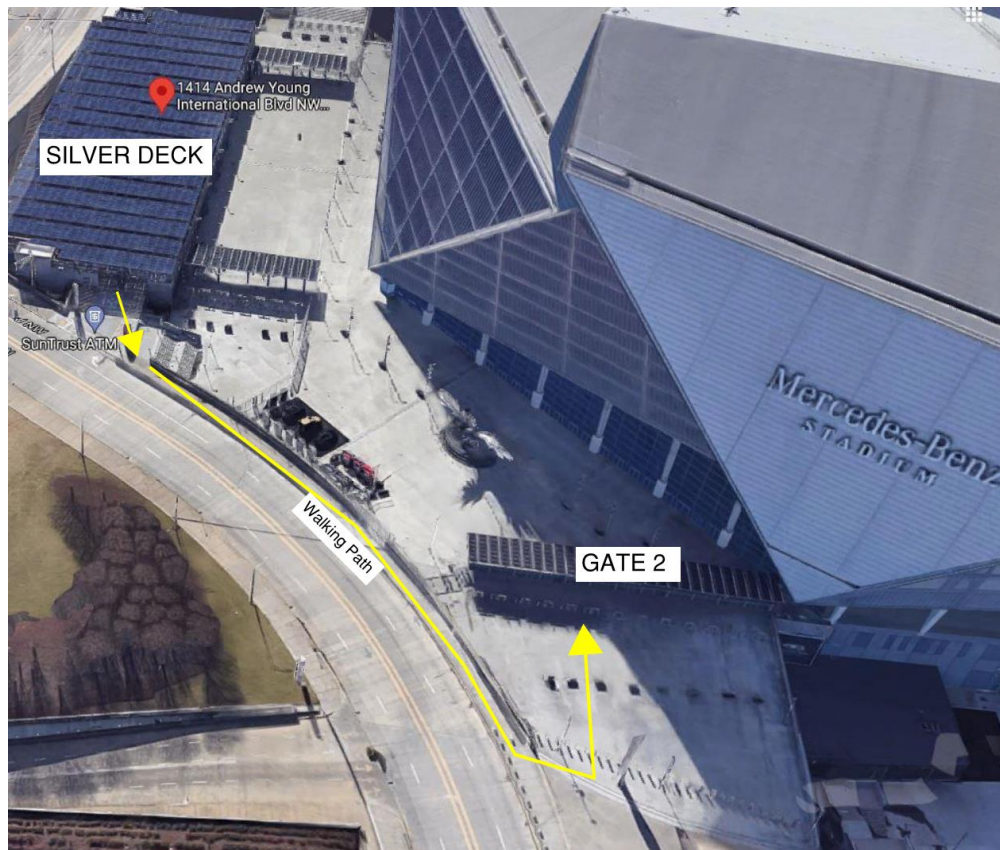

ENTRY INSTRUCTIONS

SILVER DECK & GATE 2

Parking: Silver Deck

[Address: Silver Deck \(Andrew Young International Blvd. Entrance\)](#)

IMPORTANT Please use [Google Maps](#) for directions. Type in “Silver Deck” into search bar.

If using Rideshare, use the following address: **1414 Andrew Young International Blvd. NW, Atlanta, GA 30313**

Parking – SILVER DECK

- Entrance located off Andrew Young International Blvd. (level 6) by the Falcon Statue
- Exit the deck by foot on level 6 (Falcon Statue will be on your left)
- Enter through Security at Gate 2

Pictured above: Entrance of Silver Deck to Gate 2